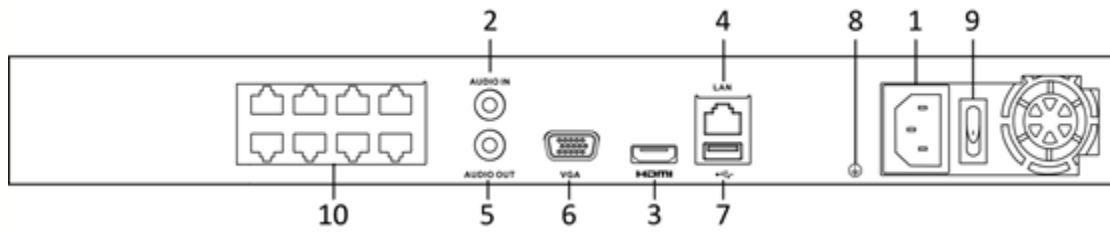

Dimensions

Index	Description	Index	Description
1	Power Supply	6	VGA Interface
2	Audio In	7	USB Interface
3	HDMI Interface	8	Ground
4	LAN Network Interface	9	Power Switch
5	Audio Out	10	8 Network Interfaces with PoE function

Specifications

Model		HWN-4208MH-8P
Video/Audio input	IP video input	8-ch Up to 8 MP resolution
	Two-way audio	1-ch, RCA (2.0 Vp-p, 1 k Ω)
Network	Incoming bandwidth	80 Mbps
	Outgoing bandwidth	80 Mbps
Video/Audio output	Recording resolution	8 MP/6 MP/5 MP/4 MP/3 MP/1080p/UXGA /720p/VGA/4CIF/DCIF/2CIF/CIF/QCIF
	HDMI output resolution	1-ch, 4K (3840 × 2160)/30Hz, 1920 × 1080p/60Hz, 1600 × 1200/60Hz, 1280 × 1024/60Hz, 1280 × 720/60Hz, 1024 × 768/60Hz
	VGA output resolution	1-ch, 1920 × 1080p/60Hz, 1280 × 1024/60Hz, 1280 × 720/60Hz, 1024 × 768/60Hz
	Audio output	1-ch, RCA (Linear, 1 KΩ)
Decoding	Decoding format	H.265/H.265+/H.264/H.264+/MPEG4
	Live view / Playback resolution	8 MP/6 MP/5 MP/4 MP/3 MP/1080p/UXGA /720p/VGA/4CIF/DCIF/2CIF/CIF/QCIF
	Synchronous playback	8-ch
	Capability	1-ch @ 8 MP / 4-ch @ 1080p
Network management	Network protocols	TCP/IP, DHCP, Hik-Connect, DNS, DDNS, NTP, SADP, SMTP, NFS, iSCSI, UPnP™, HTTPS
Hard disk	SATA	2 SATA interfaces
	Capacity	Up to 6TB capacity for each disk
External interface	Network interface	1, RJ-45 10/100/1000 Mbps self-adaptive Ethernet interface
	USB interface	2 × USB 2.0
POE Interface	Interface	8, RJ-45 10/100 Mbps self-adaptive Ethernet interface
	Power	≤ 80W
	Standard	IEEE 802.3 af/at
General	Power supply	100 to 240 VAC
	Power	≤ 180W
	Consumption (without hard disk and POE)	≤ 15W
	Working temperature	-10 to +55° C (+14 to +131° F)
	Working humidity	10 to 90 %
	Chassis	1U chassis
	Dimensions (W × D × H)	385 × 315 × 52 mm (15.2"× 12.4" × 2.0")
Weight(without hard disk)	≤ 3 kg (6.6 lb)	